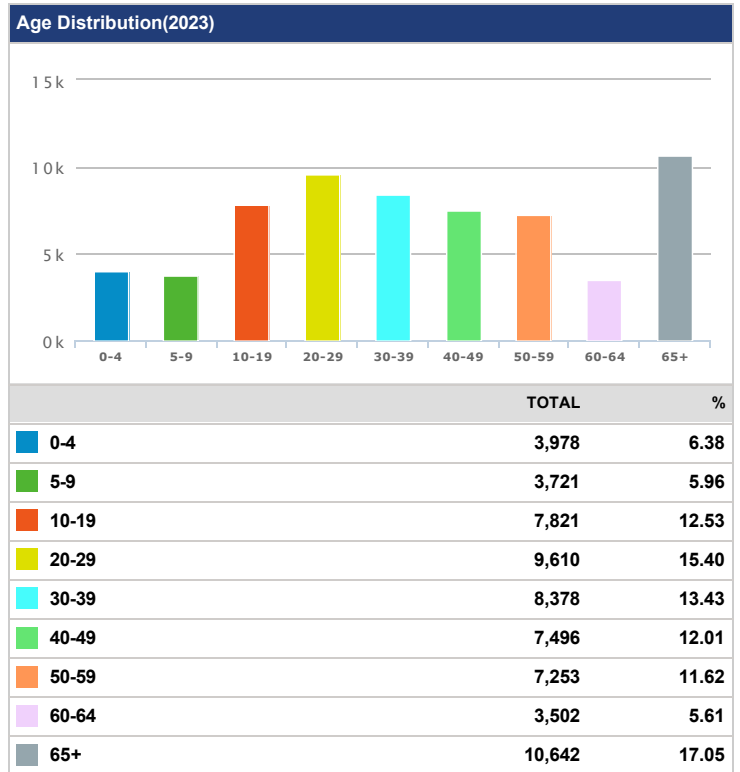

< script type='text/javascript'>\$(function(){ \$(''.contact').hide(); });

Greenwood, Indiana Demographics

Demographics Report (Greenwood, Indiana)

Population(2018)	
	TOTAL
	57,750

Population(2023)	
	TOTAL
	62,400

Ethnicity Distribution(2018)

Ethnicity Distribution(2023)

Total Households(2018)

	TOTAL	%
Households	22,877	n/a
Families	14,791	64.65

Total Households(2023)

	TOTAL	%
Households	24,292	n/a
Families	15,667	64.49

Average Household Income(2018)

TOTAL
61,198

Average Household Income(2023)

TOTAL
69,564

Household Income Distribution(2018)

Household Income Distribution(2023)

	TOTAL	%
<\$10 K	744	3.25
\$10-\$20K	1,830	8.00
\$20-\$30K	2,215	9.68
\$30-\$40K	2,074	9.07
\$40-\$50K	2,366	10.34
\$50-\$60K	1,987	8.69
\$60-\$75K	2,777	12.14
\$75-\$100K	3,439	15.03
> \$100K	5,444	23.80

	TOTAL	%
<\$10 K	681	2.80
\$10-\$20K	1,457	6.00
\$20-\$30K	2,300	9.47
\$30-\$40K	1,832	7.54
\$40-\$50K	2,065	8.50
\$50-\$60K	2,121	8.73
\$60-\$75K	2,648	10.90
\$75-\$100K	3,708	15.26
> \$100K	7,477	30.78