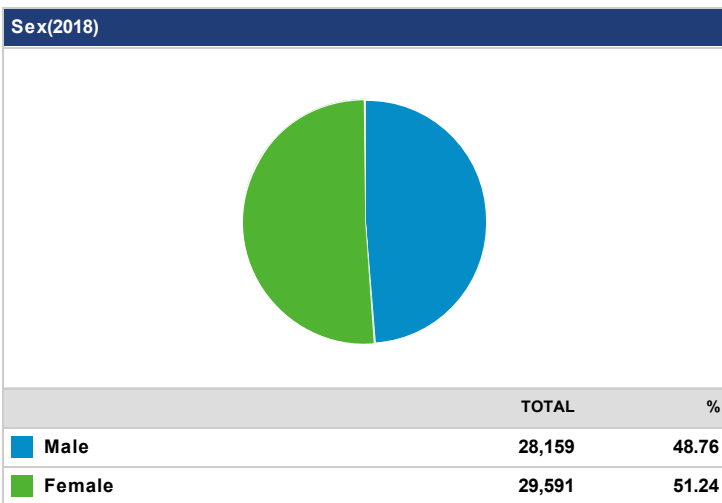

< script type='text/javascript'>\$(function(){ \$(''.contact').hide(); });

Greenwood, Indiana Demographics

Demographics Report (Greenwood, Indiana)

Population(2018)	
	TOTAL
	57,750

Population(2023)	
	TOTAL
	62,400

Ethnicity Distribution(2018)

Ethnicity Distribution(2023)

Total Households(2018)

	TOTAL	%
Households	22,877	n/a
Families	14,791	64.65

Total Households(2023)

	TOTAL	%
Households	24,292	n/a
Families	15,667	64.49

Average Household Income(2018)

TOTAL
61,198

Average Household Income(2023)

TOTAL
69,564

Household Income Distribution(2018)

Household Income Distribution(2023)

	TOTAL	%
<\$10 K	744	3.25
\$10-\$20K	1,830	8.00
\$20-\$30K	2,215	9.68
\$30-\$40K	2,074	9.07
\$40-\$50K	2,366	10.34
\$50-\$60K	1,987	8.69
\$60-\$75K	2,777	12.14
\$75-\$100K	3,439	15.03
> \$100K	5,444	23.80