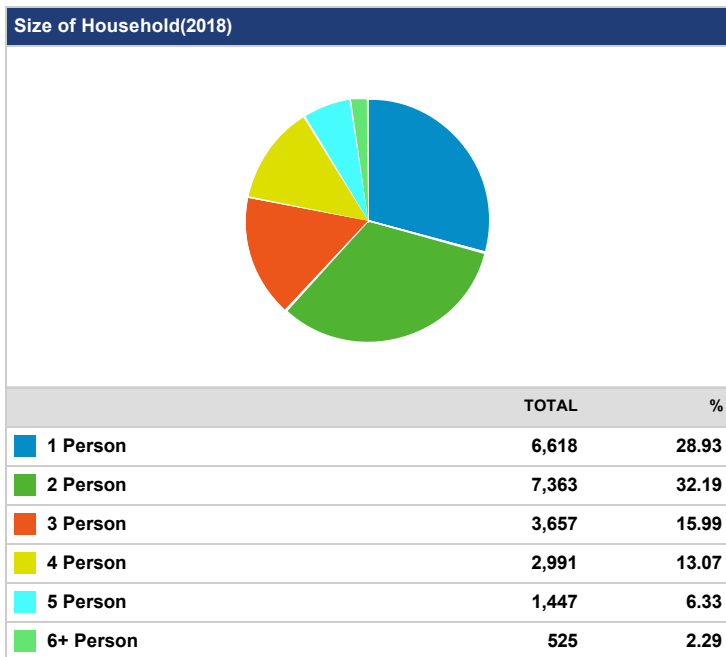

Average Household Income(2018)

TOTAL
61,198

Average Household Income(2023)

TOTAL
69,564

Household Income Distribution(2018)

Household Income Distribution(2023)

	TOTAL	%
<\$10 K	744	3.25
\$10-\$20K	1,830	8.00
\$20-\$30K	2,215	9.68
\$30-\$40K	2,074	9.07
\$40-\$50K	2,366	10.34
\$50-\$60K	1,987	8.69
\$60-\$75K	2,777	12.14
\$75-\$100K	3,439	15.03
> \$100K	5,444	23.80

Labor Force Status(2018)

	TOTAL	%
Labor Force	30,424	n/a
Employed	29,341	96.44
Unemployed	946	3.11
In Armed Forces	137	n/a
Not In Labor Force	15,176	n/a

Labor Force Status(2023)

	TOTAL	%
Labor Force	33,362	n/a
Employed	32,181	96.46
Unemployed	1,035	3.10
In Armed Forces	146	n/a
Not In Labor Force	16,622	n/a

Total Number of Housing(2018)

	TOTAL	%
Total Dwellings	23,635	n/a
Owner-Occupied Dwellings	14,634	63.97
Renter-Occupied Dwellings	8,242	36.03
Housing Units Occupied	22,876	96.79

Total Number of Housing(2023)

	TOTAL	%
Total Dwellings	25,241	n/a
Owner-Occupied Dwellings	15,310	63.02
Renter-Occupied Dwellings	8,982	36.98
Housing Units Occupied	24,292	96.24

Education Attainment(2018)

Education Attainment(2023)

Source: Applied Geographic Solutions, 2018