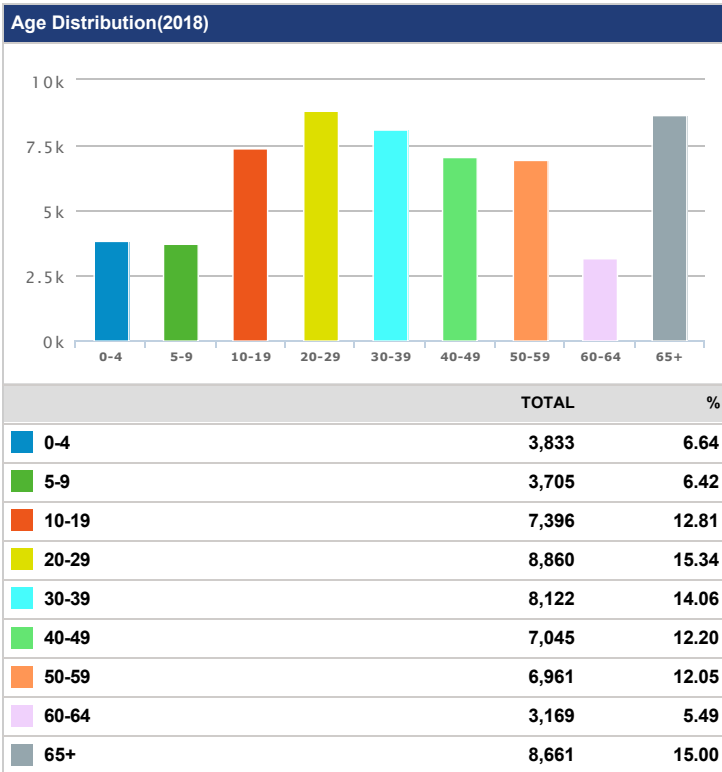

< script type='text/javascript'>\$(function(){ \$(''.contact').hide(); });

Greenwood, Indiana Demographics

Demographics Report (Greenwood, Indiana)

Population(2018)	
	TOTAL
	57,750

Population(2023)	
	TOTAL
	62,400

Ethnicity Distribution(2018)

Ethnicity Distribution(2023)

Total Households(2018)

	TOTAL	%
Households	22,877	n/a
Families	14,791	64.65

Total Households(2023)

	TOTAL	%
Households	24,292	n/a
Families	15,667	64.49

Average Household Income(2018)

TOTAL
61,198

Average Household Income(2023)

TOTAL
69,564

Household Income Distribution(2018)

Household Income Distribution(2023)

	TOTAL	%
<\$10 K	744	3.25
\$10-\$20K	1,830	8.00
\$20-\$30K	2,215	9.68
\$30-\$40K	2,074	9.07
\$40-\$50K	2,366	10.34
\$50-\$60K	1,987	8.69
\$60-\$75K	2,777	12.14
\$75-\$100K	3,439	15.03
> \$100K	5,444	23.80

	TOTAL	%
<\$10 K	681	2.80
\$10-\$20K	1,457	6.00
\$20-\$30K	2,300	9.47
\$30-\$40K	1,832	7.54
\$40-\$50K	2,065	8.50
\$50-\$60K	2,121	8.73
\$60-\$75K	2,648	10.90
\$75-\$100K	3,708	15.26
> \$100K	7,477	30.78