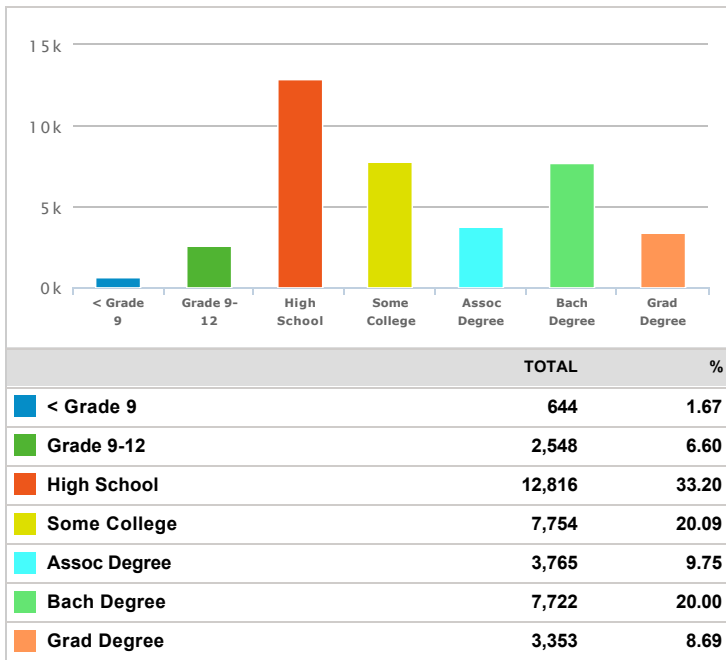

Labor Force Status(2018)

	TOTAL	%
Labor Force	30,424	n/a
Employed	29,341	96.44
Unemployed	946	3.11
In Armed Forces	137	n/a
Not In Labor Force	15,176	n/a

Labor Force Status(2023)

	TOTAL	%
Labor Force	33,362	n/a
Employed	32,181	96.46
Unemployed	1,035	3.10
In Armed Forces	146	n/a
Not In Labor Force	16,622	n/a

Total Number of Housing(2018)

	TOTAL	%
Total Dwellings	23,635	n/a
Owner-Occupied Dwellings	14,634	63.97
Renter-Occupied Dwellings	8,242	36.03
Housing Units Occupied	22,876	96.79

Total Number of Housing(2023)

	TOTAL	%
Total Dwellings	25,241	n/a
Owner-Occupied Dwellings	15,310	63.02
Renter-Occupied Dwellings	8,982	36.98
Housing Units Occupied	24,292	96.24

Education Attainment(2018)

Education Attainment(2023)

Source: Applied Geographic Solutions, 2018