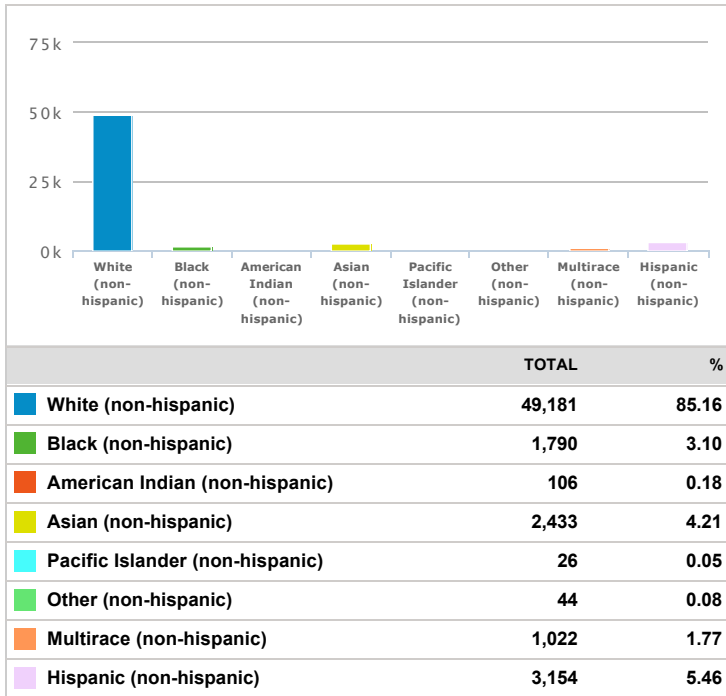

< script type='text/javascript'>\$(function(){ \$(''.contact').hide(); });

Greenwood, Indiana Demographics

Demographics Report (Greenwood, Indiana)

Population(2018)	
	TOTAL
	57,750

Population(2023)	
	TOTAL
	62,400

Ethnicity Distribution(2018)

Ethnicity Distribution(2023)

Total Households(2018)

	TOTAL	%
Households	22,877	n/a
Families	14,791	64.65

Total Households(2023)

	TOTAL	%
Households	24,292	n/a
Families	15,667	64.49

Average Household Income(2018)

TOTAL
61,198

Average Household Income(2023)

TOTAL
69,564

Household Income Distribution(2018)

Household Income Distribution(2023)

	TOTAL	%
<\$10 K	744	3.25
\$10-\$20K	1,830	8.00
\$20-\$30K	2,215	9.68
\$30-\$40K	2,074	9.07
\$40-\$50K	2,366	10.34
\$50-\$60K	1,987	8.69
\$60-\$75K	2,777	12.14
\$75-\$100K	3,439	15.03
> \$100K	5,444	23.80