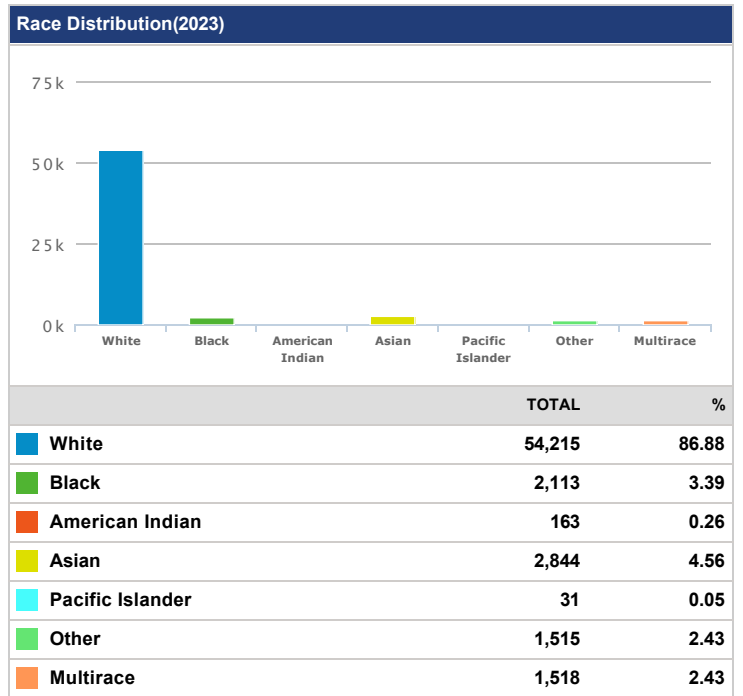

< script type='text/javascript'>\$(function(){ \$(''.contact').hide(); });

Greenwood, Indiana Demographics

Demographics Report (Greenwood, Indiana)

Population(2018)	
	TOTAL
	57,750

Population(2023)	
	TOTAL
	62,400

Ethnicity Distribution(2018)

Ethnicity Distribution(2023)

Total Households(2018)

	TOTAL	%
Households	22,877	n/a
Families	14,791	64.65

Total Households(2023)

	TOTAL	%
Households	24,292	n/a
Families	15,667	64.49

Average Household Income(2018)

TOTAL
61,198

Average Household Income(2023)

TOTAL
69,564

Household Income Distribution(2018)

Household Income Distribution(2023)

	TOTAL	%
<\$10 K	744	3.25
\$10-\$20K	1,830	8.00
\$20-\$30K	2,215	9.68
\$30-\$40K	2,074	9.07
\$40-\$50K	2,366	10.34
\$50-\$60K	1,987	8.69
\$60-\$75K	2,777	12.14
\$75-\$100K	3,439	15.03
> \$100K	5,444	23.80