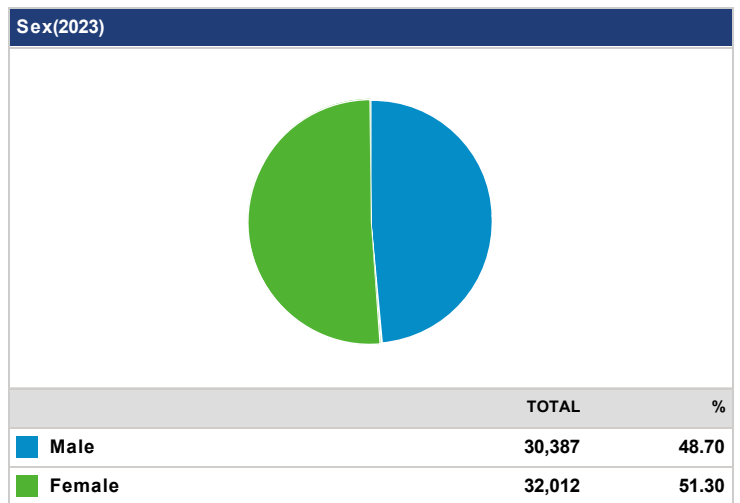

< script type='text/javascript'>\$(function(){ \$(''.contact').hide(); });

Greenwood, Indiana Demographics

Demographics Report (Greenwood, Indiana)

Population(2018)	
	TOTAL
	57,750

Population(2023)	
	TOTAL
	62,400

Ethnicity Distribution(2018)

Ethnicity Distribution(2023)

Total Households(2018)

	TOTAL	%
Households	22,877	n/a
Families	14,791	64.65

Total Households(2023)

	TOTAL	%
Households	24,292	n/a
Families	15,667	64.49

Average Household Income(2018)

TOTAL
61,198

Average Household Income(2023)

TOTAL
69,564

Household Income Distribution(2018)

Household Income Distribution(2023)

	TOTAL	%
<\$10 K	744	3.25
\$10-\$20K	1,830	8.00
\$20-\$30K	2,215	9.68
\$30-\$40K	2,074	9.07
\$40-\$50K	2,366	10.34
\$50-\$60K	1,987	8.69
\$60-\$75K	2,777	12.14
\$75-\$100K	3,439	15.03
> \$100K	5,444	23.80