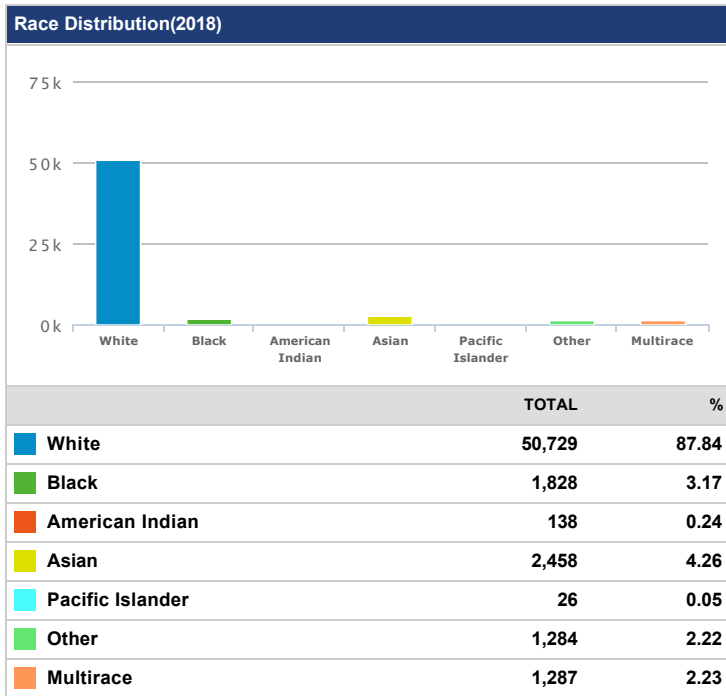

< script type='text/javascript'>\$(function(){ \$(''.contact').hide(); });

Greenwood, Indiana Demographics

Demographics Report (Greenwood, Indiana)

Population(2018)	
	TOTAL
	57,750

Population(2023)	
	TOTAL
	62,400

Ethnicity Distribution(2018)

Ethnicity Distribution(2023)

Total Households(2018)

	TOTAL	%
Households	22,877	n/a
Families	14,791	64.65

Total Households(2023)

	TOTAL	%
Households	24,292	n/a
Families	15,667	64.49

Average Household Income(2018)

TOTAL
61,198

Average Household Income(2023)

TOTAL
69,564

Household Income Distribution(2018)

Household Income Distribution(2023)

	TOTAL	%
<\$10 K	744	3.25
\$10-\$20K	1,830	8.00
\$20-\$30K	2,215	9.68
\$30-\$40K	2,074	9.07
\$40-\$50K	2,366	10.34
\$50-\$60K	1,987	8.69
\$60-\$75K	2,777	12.14
\$75-\$100K	3,439	15.03
> \$100K	5,444	23.80