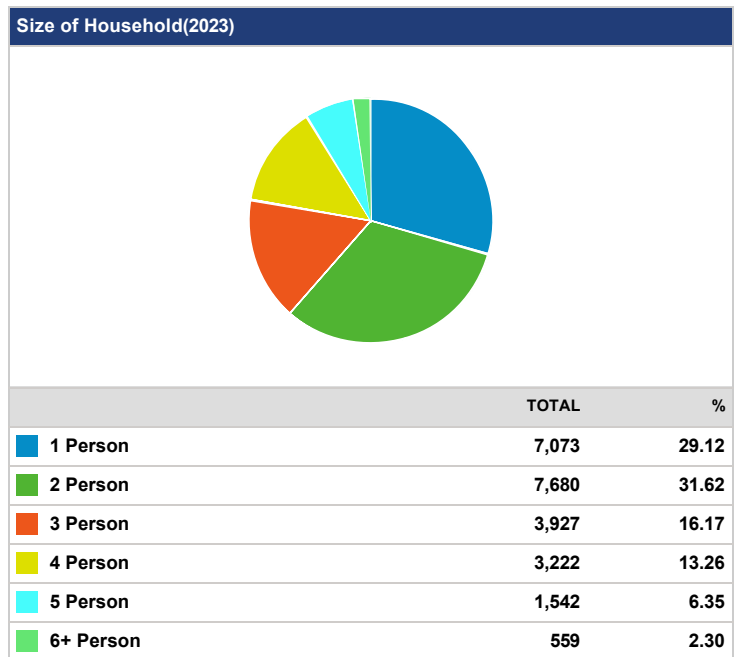

Average Household Income(2018)

TOTAL
61,198

Average Household Income(2023)

TOTAL
69,564

Household Income Distribution(2018)

Household Income Distribution(2023)

	TOTAL	%
<\$10 K	744	3.25
\$10-\$20K	1,830	8.00
\$20-\$30K	2,215	9.68
\$30-\$40K	2,074	9.07
\$40-\$50K	2,366	10.34
\$50-\$60K	1,987	8.69
\$60-\$75K	2,777	12.14
\$75-\$100K	3,439	15.03
> \$100K	5,444	23.80

Labor Force Status(2018)

	TOTAL	%
Labor Force	30,424	n/a
Employed	29,341	96.44
Unemployed	946	3.11
In Armed Forces	137	n/a
Not In Labor Force	15,176	n/a

Labor Force Status(2023)

	TOTAL	%
Labor Force	33,362	n/a
Employed	32,181	96.46
Unemployed	1,035	3.10
In Armed Forces	146	n/a
Not In Labor Force	16,622	n/a

Total Number of Housing(2018)

	TOTAL	%
Total Dwellings	23,635	n/a
Owner-Occupied Dwellings	14,634	63.97
Renter-Occupied Dwellings	8,242	36.03
Housing Units Occupied	22,876	96.79

Total Number of Housing(2023)

	TOTAL	%
Total Dwellings	25,241	n/a
Owner-Occupied Dwellings	15,310	63.02
Renter-Occupied Dwellings	8,982	36.98
Housing Units Occupied	24,292	96.24

Education Attainment(2018)

Education Attainment(2023)

Source: Applied Geographic Solutions, 2018