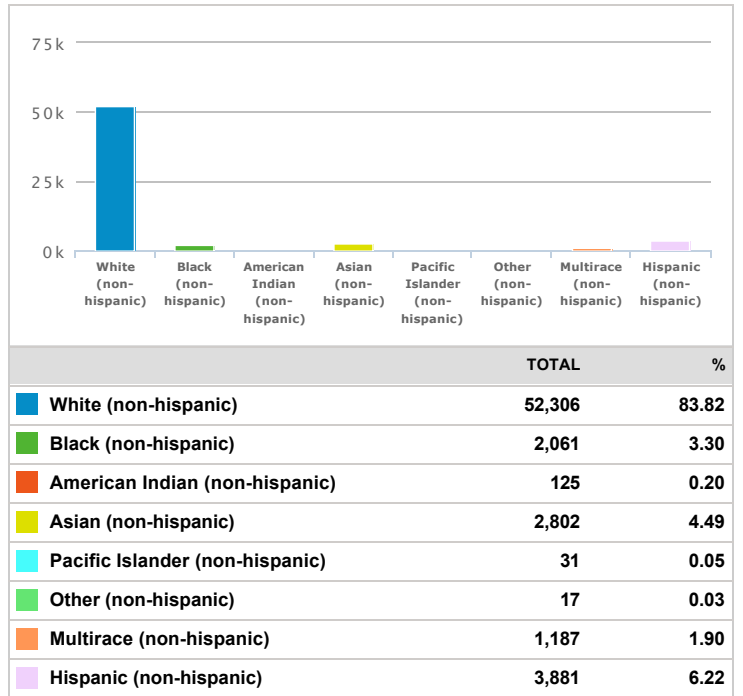

< script type='text/javascript'>\$(function(){ \$(''.contact').hide(); });

Greenwood, Indiana Demographics

Demographics Report (Greenwood, Indiana)

Population(2018)	
	TOTAL
	57,750

Population(2023)	
	TOTAL
	62,400

Ethnicity Distribution(2018)

Ethnicity Distribution(2023)

Total Households(2018)

	TOTAL	%
Households	22,877	n/a
Families	14,791	64.65

Total Households(2023)

	TOTAL	%
Households	24,292	n/a
Families	15,667	64.49

Average Household Income(2018)

TOTAL
61,198

Average Household Income(2023)

TOTAL
69,564

Household Income Distribution(2018)

Household Income Distribution(2023)

	TOTAL	%
<\$10 K	744	3.25
\$10-\$20K	1,830	8.00
\$20-\$30K	2,215	9.68
\$30-\$40K	2,074	9.07
\$40-\$50K	2,366	10.34
\$50-\$60K	1,987	8.69
\$60-\$75K	2,777	12.14
\$75-\$100K	3,439	15.03
> \$100K	5,444	23.80