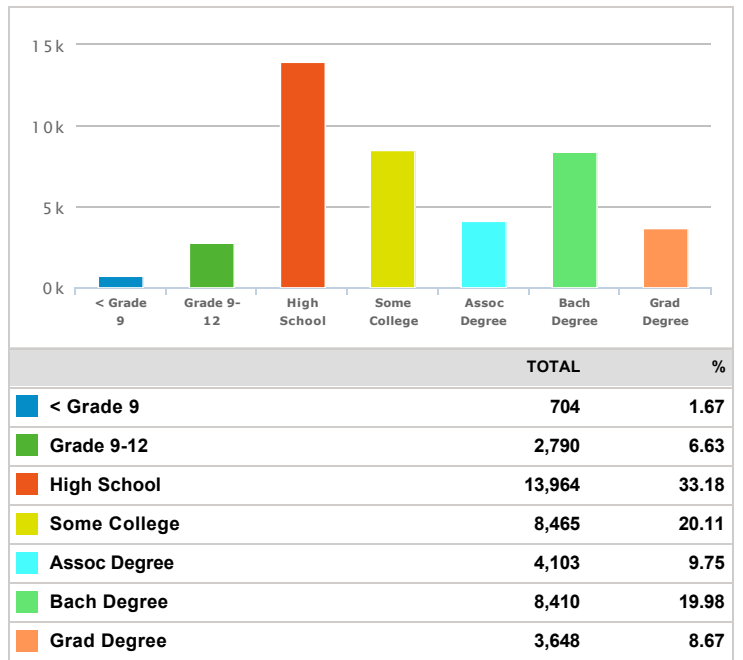

Labor Force Status(2018)

	TOTAL	%
Labor Force	30,424	n/a
Employed	29,341	96.44
Unemployed	946	3.11
In Armed Forces	137	n/a
Not In Labor Force	15,176	n/a

Labor Force Status(2023)

	TOTAL	%
Labor Force	33,362	n/a
Employed	32,181	96.46
Unemployed	1,035	3.10
In Armed Forces	146	n/a
Not In Labor Force	16,622	n/a

Total Number of Housing(2018)

	TOTAL	%
Total Dwellings	23,635	n/a
Owner-Occupied Dwellings	14,634	63.97
Renter-Occupied Dwellings	8,242	36.03
Housing Units Occupied	22,876	96.79

Total Number of Housing(2023)

	TOTAL	%
Total Dwellings	25,241	n/a
Owner-Occupied Dwellings	15,310	63.02
Renter-Occupied Dwellings	8,982	36.98
Housing Units Occupied	24,292	96.24

Education Attainment(2018)

Education Attainment(2023)

Source: Applied Geographic Solutions, 2018