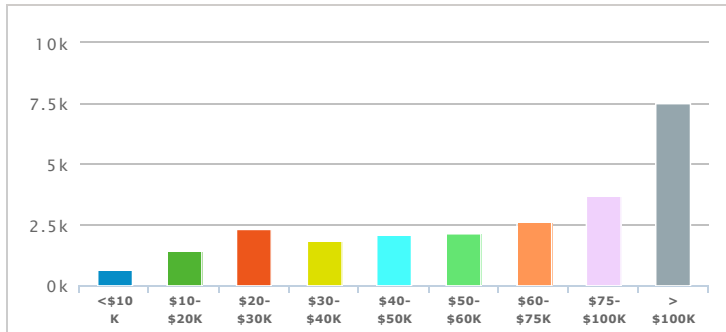

Ethnicity Distribution(2018)

Ethnicity Distribution(2023)

Total Households(2018)

	TOTAL	%
Households	22,877	n/a
Families	14,791	64.65

Total Households(2023)

	TOTAL	%
Households	24,292	n/a
Families	15,667	64.49

Average Household Income(2018)

TOTAL
61,198

Average Household Income(2023)

TOTAL
69,564

Household Income Distribution(2018)

Household Income Distribution(2023)

	TOTAL	%
<\$10 K	744	3.25
\$10-\$20K	1,830	8.00
\$20-\$30K	2,215	9.68
\$30-\$40K	2,074	9.07
\$40-\$50K	2,366	10.34
\$50-\$60K	1,987	8.69
\$60-\$75K	2,777	12.14
\$75-\$100K	3,439	15.03
> \$100K	5,444	23.80

	TOTAL	%
<\$10 K	681	2.80
\$10-\$20K	1,457	6.00
\$20-\$30K	2,300	9.47
\$30-\$40K	1,832	7.54
\$40-\$50K	2,065	8.50
\$50-\$60K	2,121	8.73
\$60-\$75K	2,648	10.90
\$75-\$100K	3,708	15.26
> \$100K	7,477	30.78