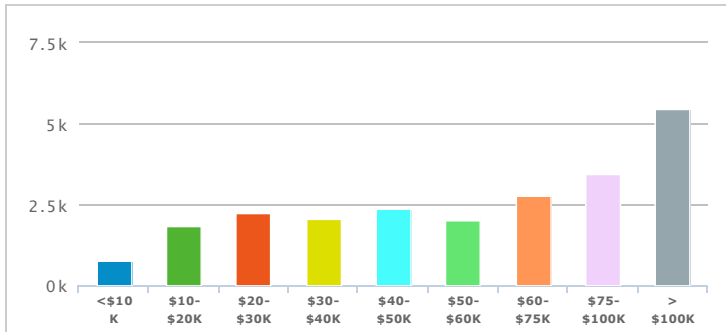

Ethnicity Distribution(2018)

Ethnicity Distribution(2023)

Total Households(2018)

	TOTAL	%
Households	22,877	n/a
Families	14,791	64.65

Total Households(2023)

	TOTAL	%
Households	24,292	n/a
Families	15,667	64.49

Average Household Income(2018)

TOTAL
61,198

Average Household Income(2023)

TOTAL
69,564

Household Income Distribution(2018)

Household Income Distribution(2023)

	TOTAL	%
<\$10 K	744	3.25
\$10-\$20K	1,830	8.00
\$20-\$30K	2,215	9.68
\$30-\$40K	2,074	9.07
\$40-\$50K	2,366	10.34
\$50-\$60K	1,987	8.69
\$60-\$75K	2,777	12.14
\$75-\$100K	3,439	15.03
> \$100K	5,444	23.80

	TOTAL	%
<\$10 K	681	2.80
\$10-\$20K	1,457	6.00
\$20-\$30K	2,300	9.47
\$30-\$40K	1,832	7.54
\$40-\$50K	2,065	8.50
\$50-\$60K	2,121	8.73
\$60-\$75K	2,648	10.90
\$75-\$100K	3,708	15.26
> \$100K	7,477	30.78