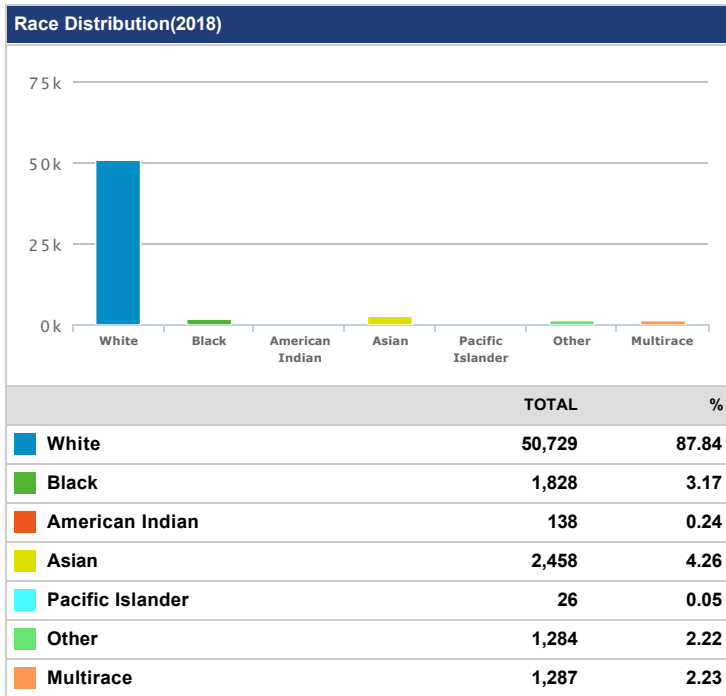

# Greenwood, Indiana Demographics

Demographics Report (Greenwood, Indiana)

Population(2018)	
	<b>TOTAL</b>
	<b>57,750</b>

Population(2023)	
	<b>TOTAL</b>
	<b>62,400</b>

### Ethnicity Distribution(2018)

### Ethnicity Distribution(2023)