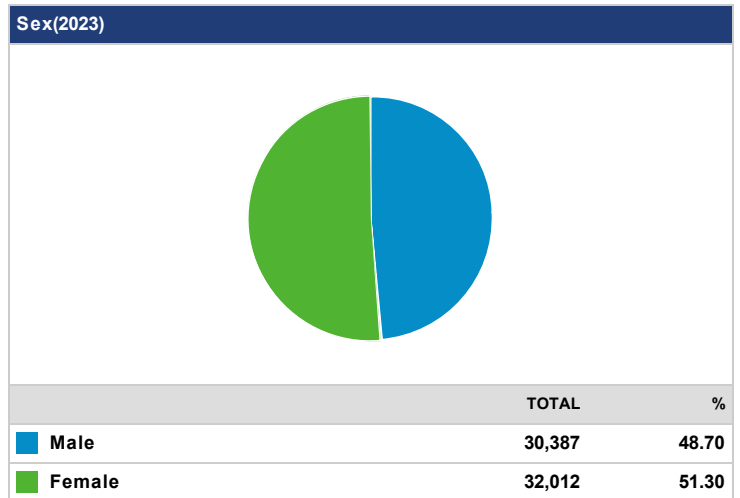

# Greenwood, Indiana Demographics

Demographics Report (Greenwood, Indiana)

Population(2018)	
	<b>TOTAL</b>
	<b>57,750</b>

Population(2023)	
	<b>TOTAL</b>
	<b>62,400</b>

### Ethnicity Distribution(2018)

### Ethnicity Distribution(2023)