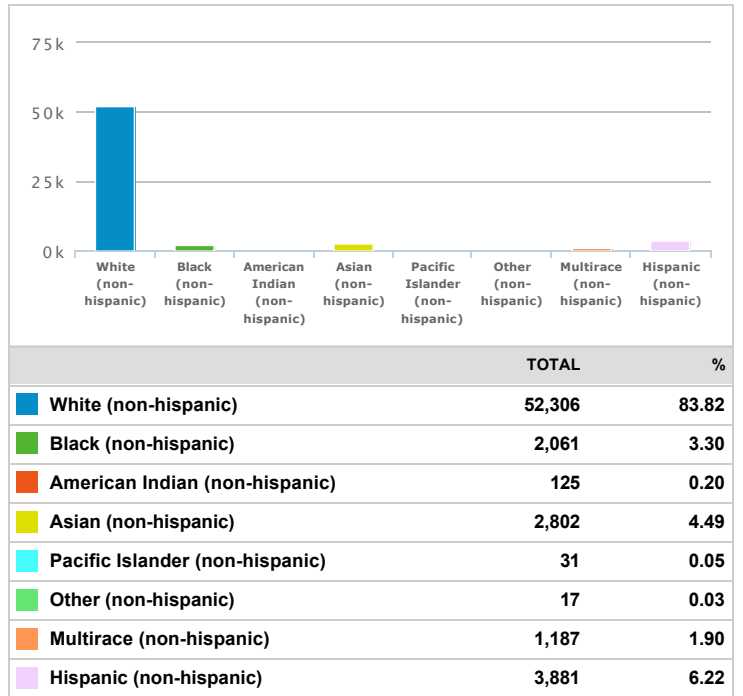

# Greenwood, Indiana Demographics

Demographics Report (Greenwood, Indiana)

Population(2018)	
	<b>TOTAL</b>
	<b>57,750</b>

Population(2023)	
	<b>TOTAL</b>
	<b>62,400</b>

### Ethnicity Distribution(2018)

### Ethnicity Distribution(2023)