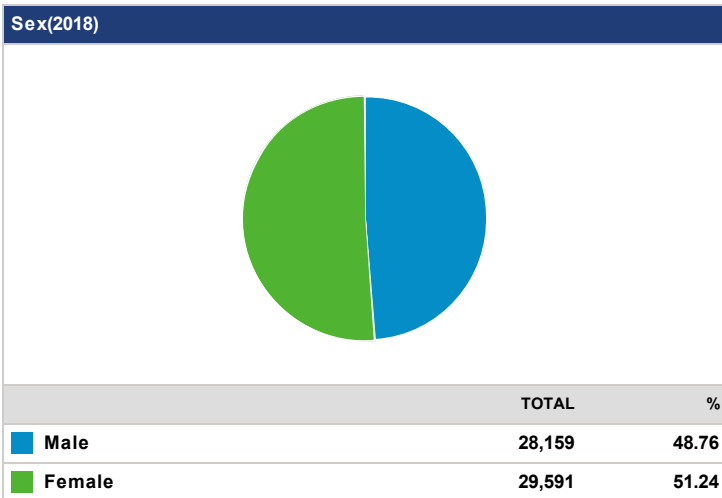

# Greenwood, Indiana Demographics

Demographics Report (Greenwood, Indiana)

Population(2018)	
	<b>TOTAL</b>
	<b>57,750</b>

Population(2023)	
	<b>TOTAL</b>
	<b>62,400</b>

### Ethnicity Distribution(2018)

### Ethnicity Distribution(2023)