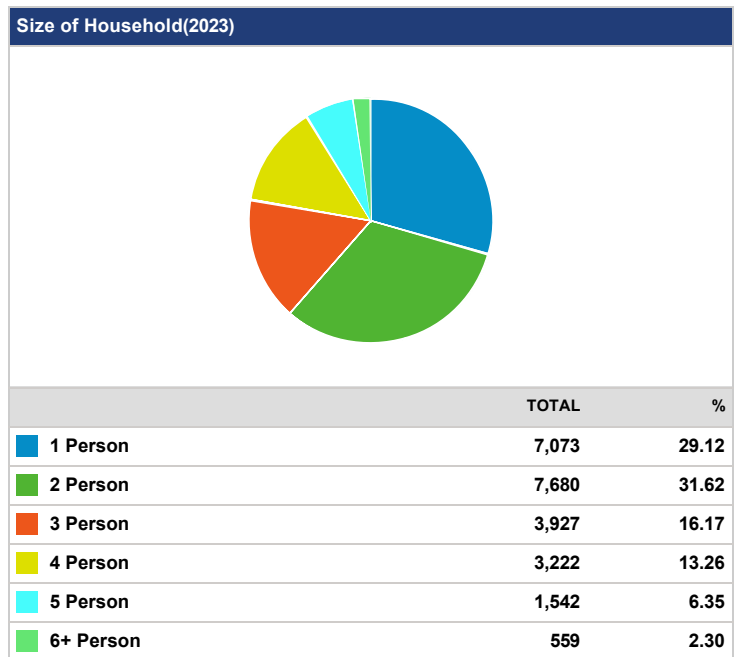

Source: Applied Geographic Solutions, 2018