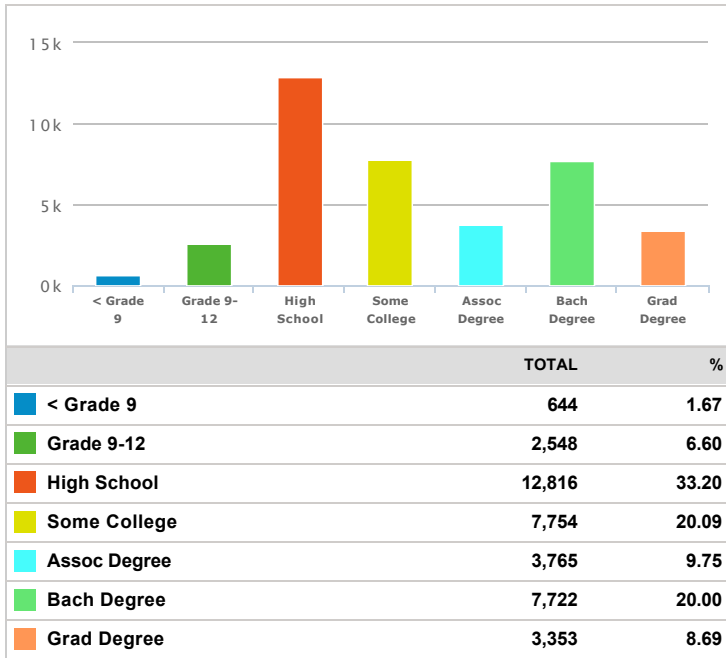

Source: Applied Geographic Solutions, 2018