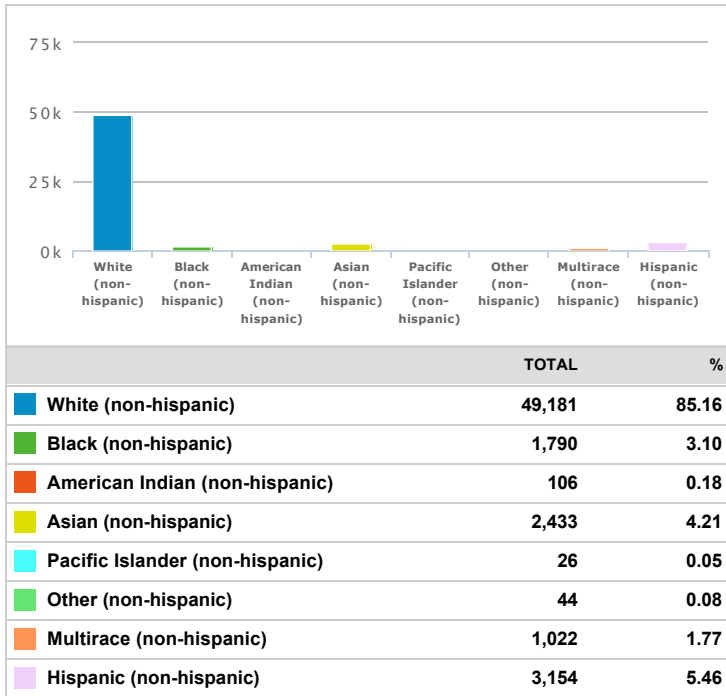

# Greenwood, Indiana Demographics

Demographics Report (Greenwood, Indiana)

Population(2018)	
	<b>TOTAL</b>
	<b>57,750</b>

Population(2023)	
	<b>TOTAL</b>
	<b>62,400</b>

### Ethnicity Distribution(2018)

### Ethnicity Distribution(2023)