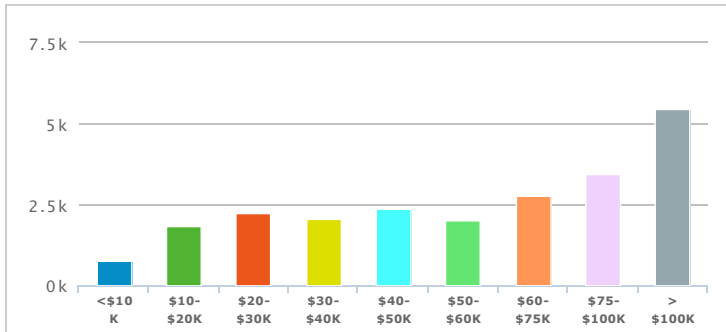

TOTAL	%
<$10 K	744	3.25
$10-$20K	1,830	8.00
$20-$30K	2,215	9.68
$30-$40K	2,074	9.07
$40-$50K	2,366	10.34
$50-$60K	1,987	8.69
$60-$75K	2,777	12.14
$75-$100K	3,439	15.03
> $100K	5,444	23.80