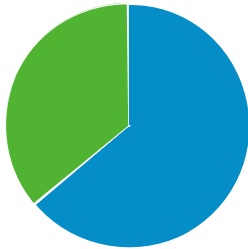

Total Number of Housing(2018)

	TOTAL	%
Total Dwellings	23,635	n/a
Owner-Occupied Dwellings	14,634	63.97
Renter-Occupied Dwellings	8,242	36.03
Housing Units Occupied	22,876	96.79