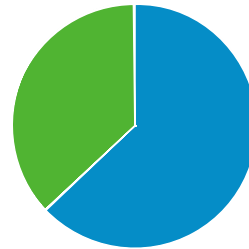

Total Number of Housing(2023)

	TOTAL	%
Total Dwellings	25,241	n/a
Owner-Occupied Dwellings	15,310	63.02
Renter-Occupied Dwellings	8,982	36.98
Housing Units Occupied	24,292	96.24

Education Attainment(2018)

Education Attainment(2023)