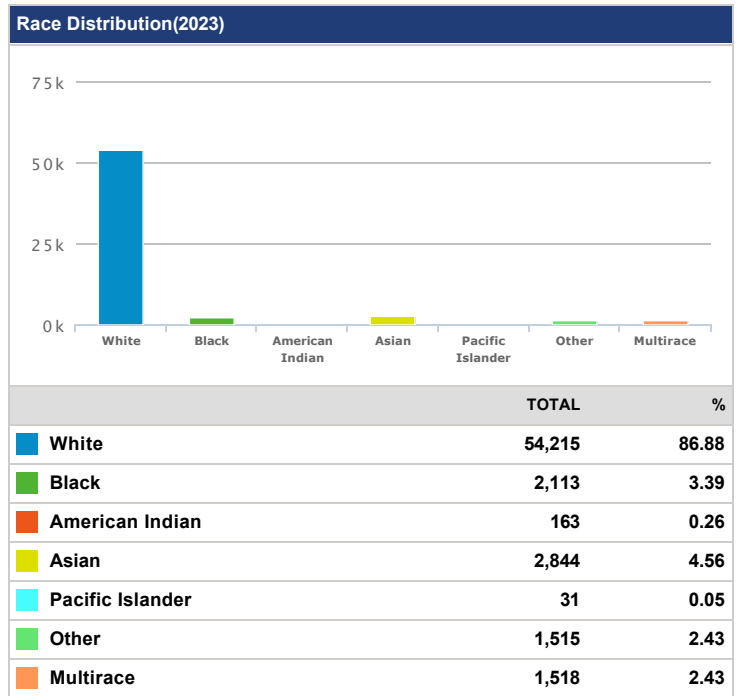

# Greenwood, Indiana Demographics

Demographics Report (Greenwood, Indiana)

Population(2018)	
	<b>TOTAL</b>
	<b>57,750</b>

Population(2023)	
	<b>TOTAL</b>
	<b>62,400</b>

### Ethnicity Distribution(2018)

### Ethnicity Distribution(2023)