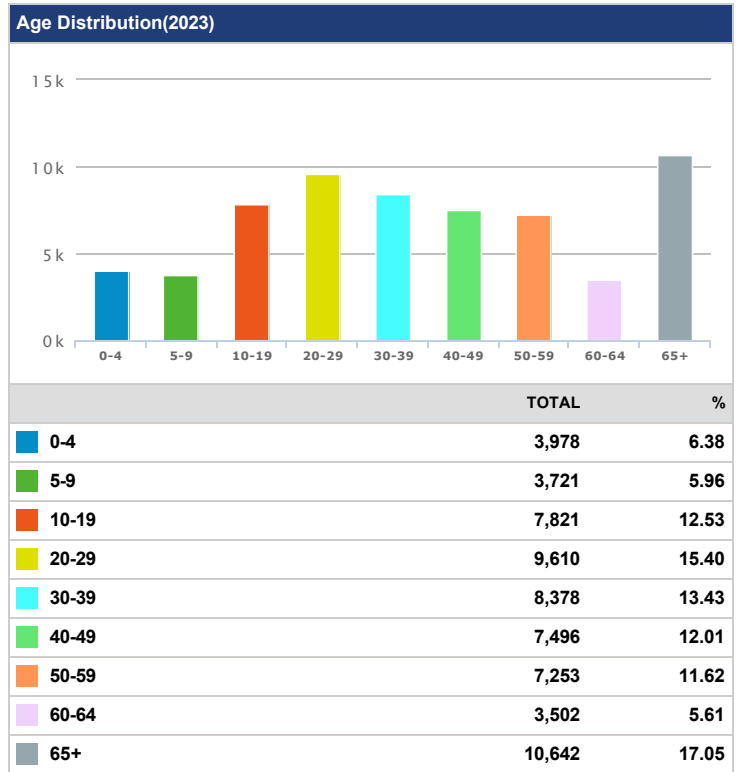

# Greenwood, Indiana Demographics

Demographics Report (Greenwood, Indiana)

Population(2018)	
	<b>TOTAL</b>
	<b>57,750</b>

Population(2023)	
	<b>TOTAL</b>
	<b>62,400</b>

### Ethnicity Distribution(2018)

### Ethnicity Distribution(2023)

### Total Households(2023)

	TOTAL	%
Households	24,292	n/a
Families	15,667	64.49