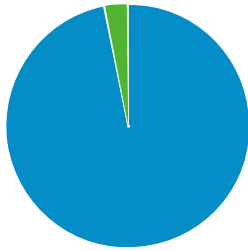

Labor Force Status(2018)

	TOTAL	%
Labor Force	30,424	n/a
Employed	29,341	96.44
Unemployed	946	3.11
In Armed Forces	137	n/a
Not In Labor Force	15,176	n/a