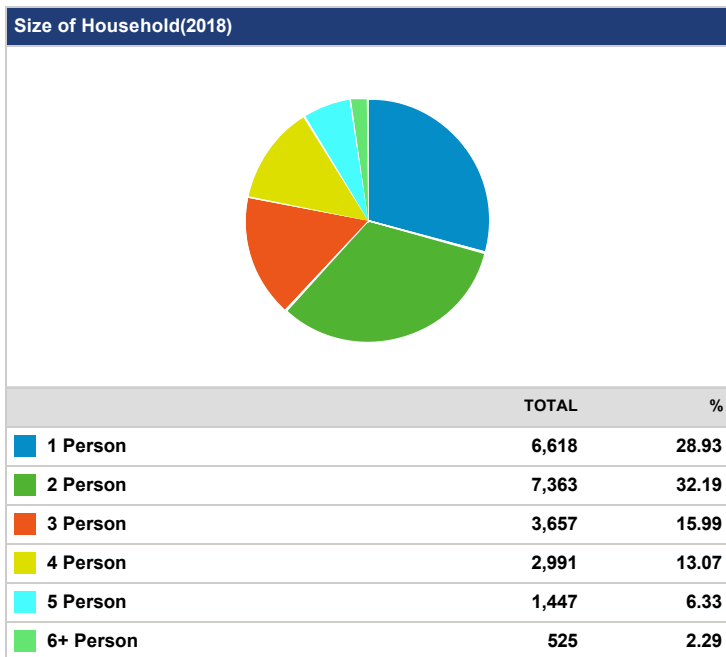

Source: Applied Geographic Solutions, 2018