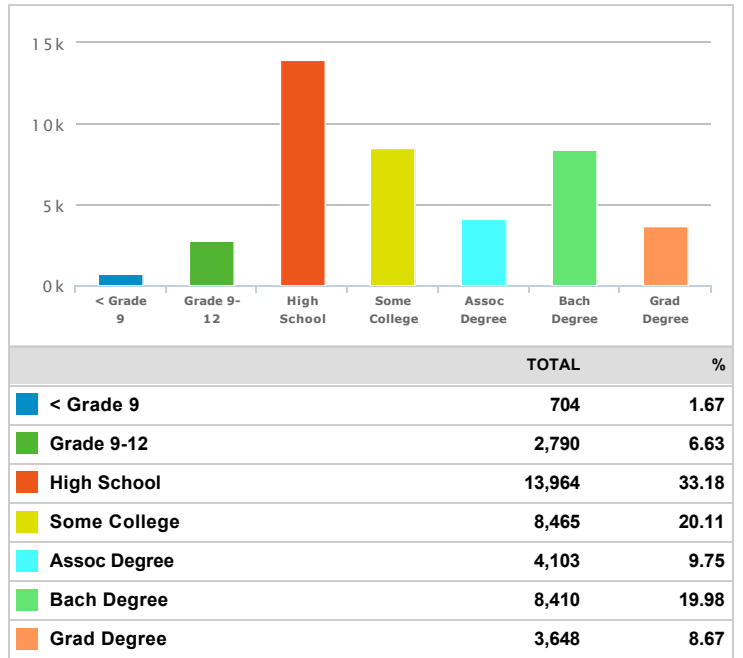

Source: Applied Geographic Solutions, 2018