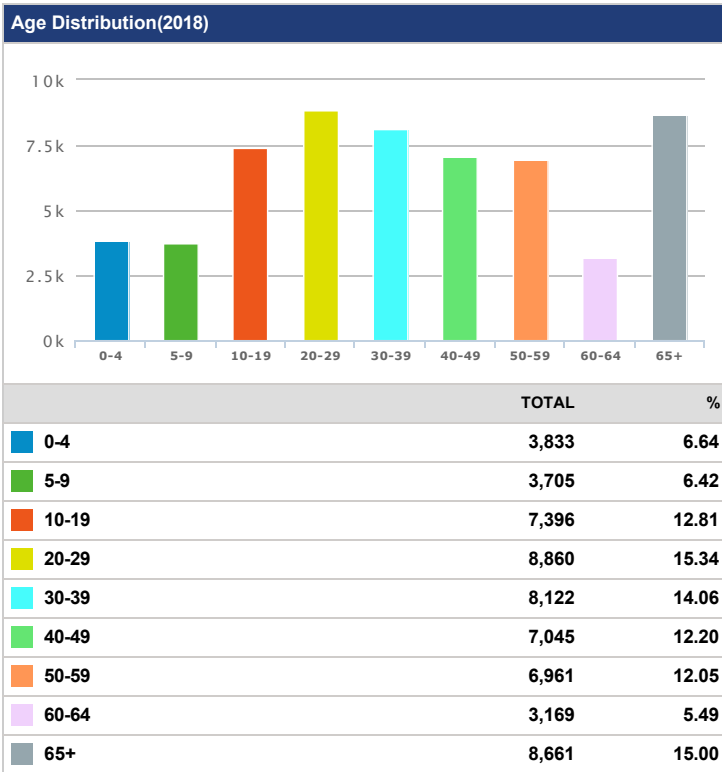

# Greenwood, Indiana Demographics

Demographics Report (Greenwood, Indiana)

Population(2018)	
	<b>TOTAL</b>
	<b>57,750</b>

Population(2023)	
	<b>TOTAL</b>
	<b>62,400</b>

### Ethnicity Distribution(2018)

### Ethnicity Distribution(2023)