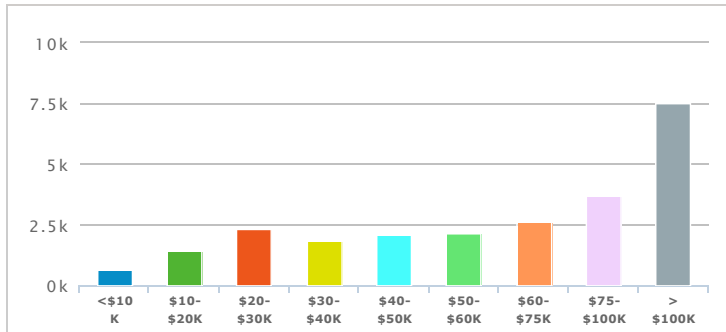

### Average Household Income(2018)

TOTAL
61,198

### Average Household Income(2023)

TOTAL
69,564

### Household Income Distribution(2018)

### Household Income Distribution(2023)

	TOTAL	%
<\$10 K	744	3.25
\$10-\$20K	1,830	8.00
\$20-\$30K	2,215	9.68
\$30-\$40K	2,074	9.07
\$40-\$50K	2,366	10.34
\$50-\$60K	1,987	8.69
\$60-\$75K	2,777	12.14
\$75-\$100K	3,439	15.03
> \$100K	5,444	23.80